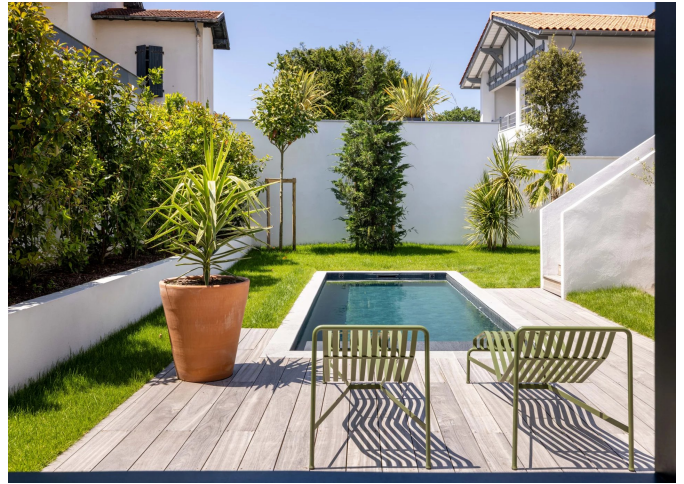

BARNES

INTERNATIONAL REALTY | CÔTE BASQUE

2, place Bellevue
64200 Biarritz

PHONE : +33559510008
saintjeandeluz@barnes-international.com

23, Boulevard Victor Hugo
64500 Saint-Jean-de-Luz

278, Avenue du Touring Club
40150 Hossegor

Camino Kalea, 1
20004 San Sebastián